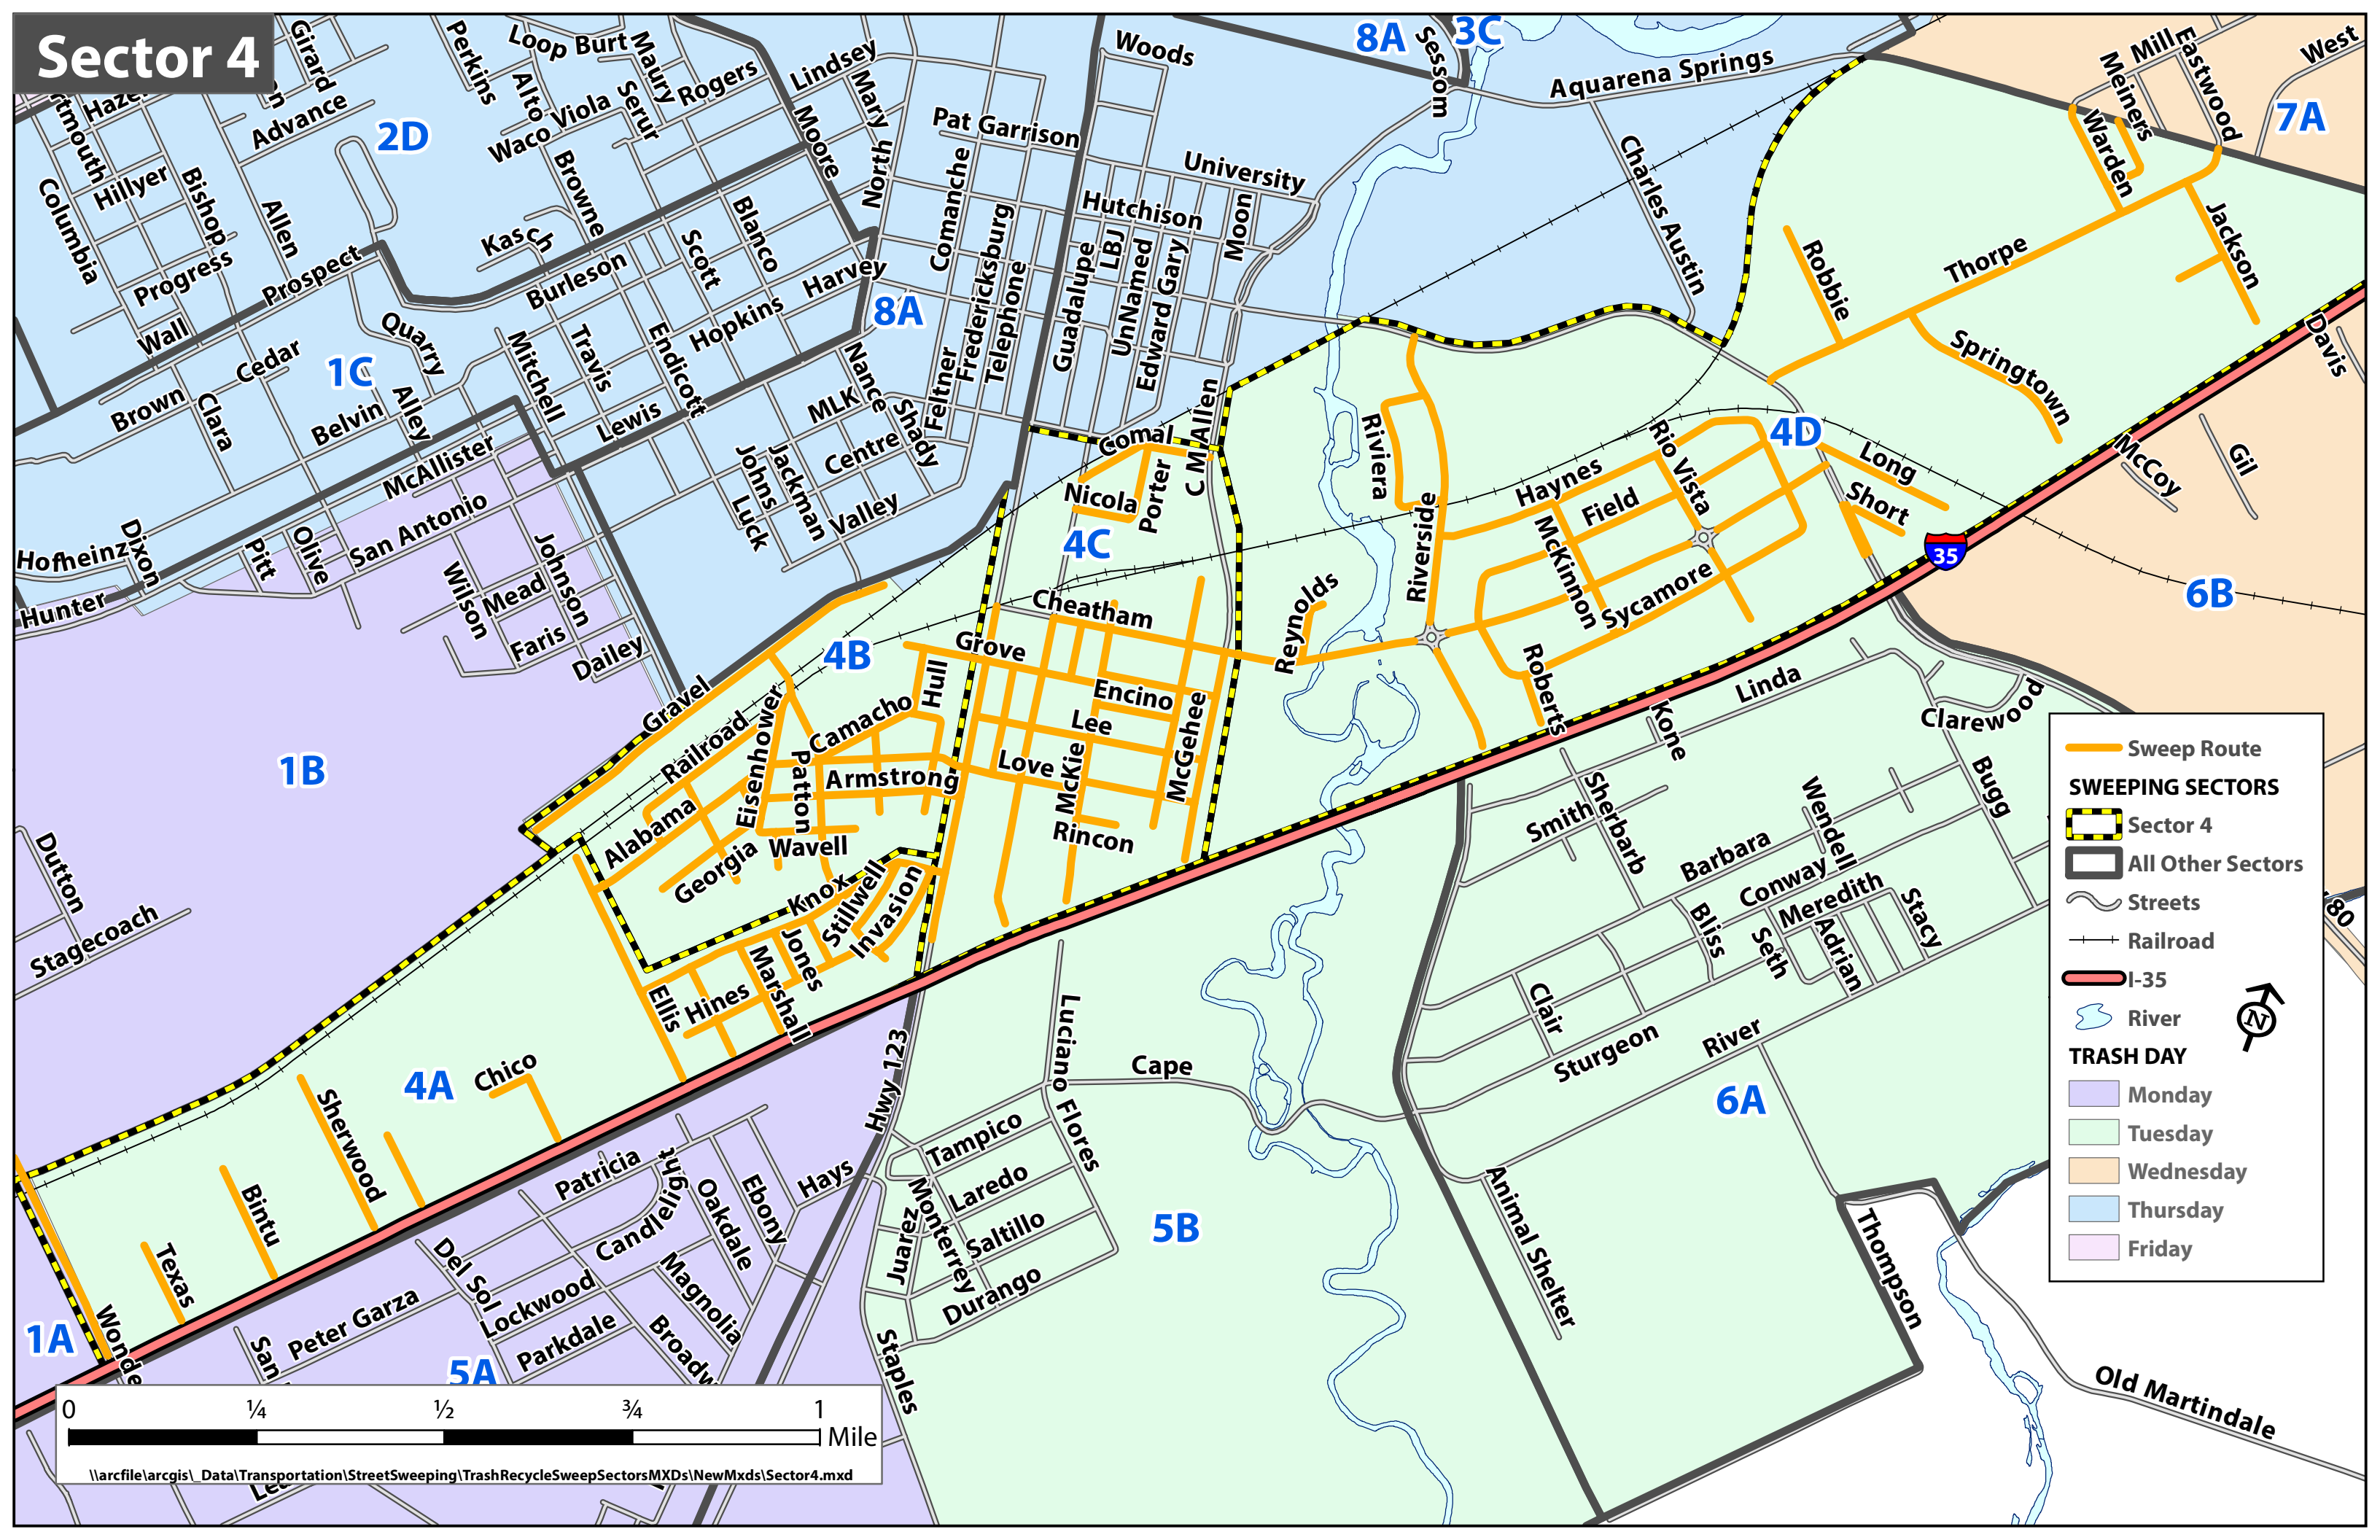

# Sector 4

**Legend**

- Sweep Route
- SWEEPING SECTORS**
  - Sector 4
  - All Other Sectors
  - Streets
  - Railroad
  - I-35
  - River
- TRASH DAY**
  - Monday
  - Tuesday
  - Wednesday
  - Thursday
  - Friday

\\arcfile\arcgis\_Data\Transportation\StreetSweeping\TrashRecycleSweepSectorsMXDs\NewMxds\Sector4.mxd