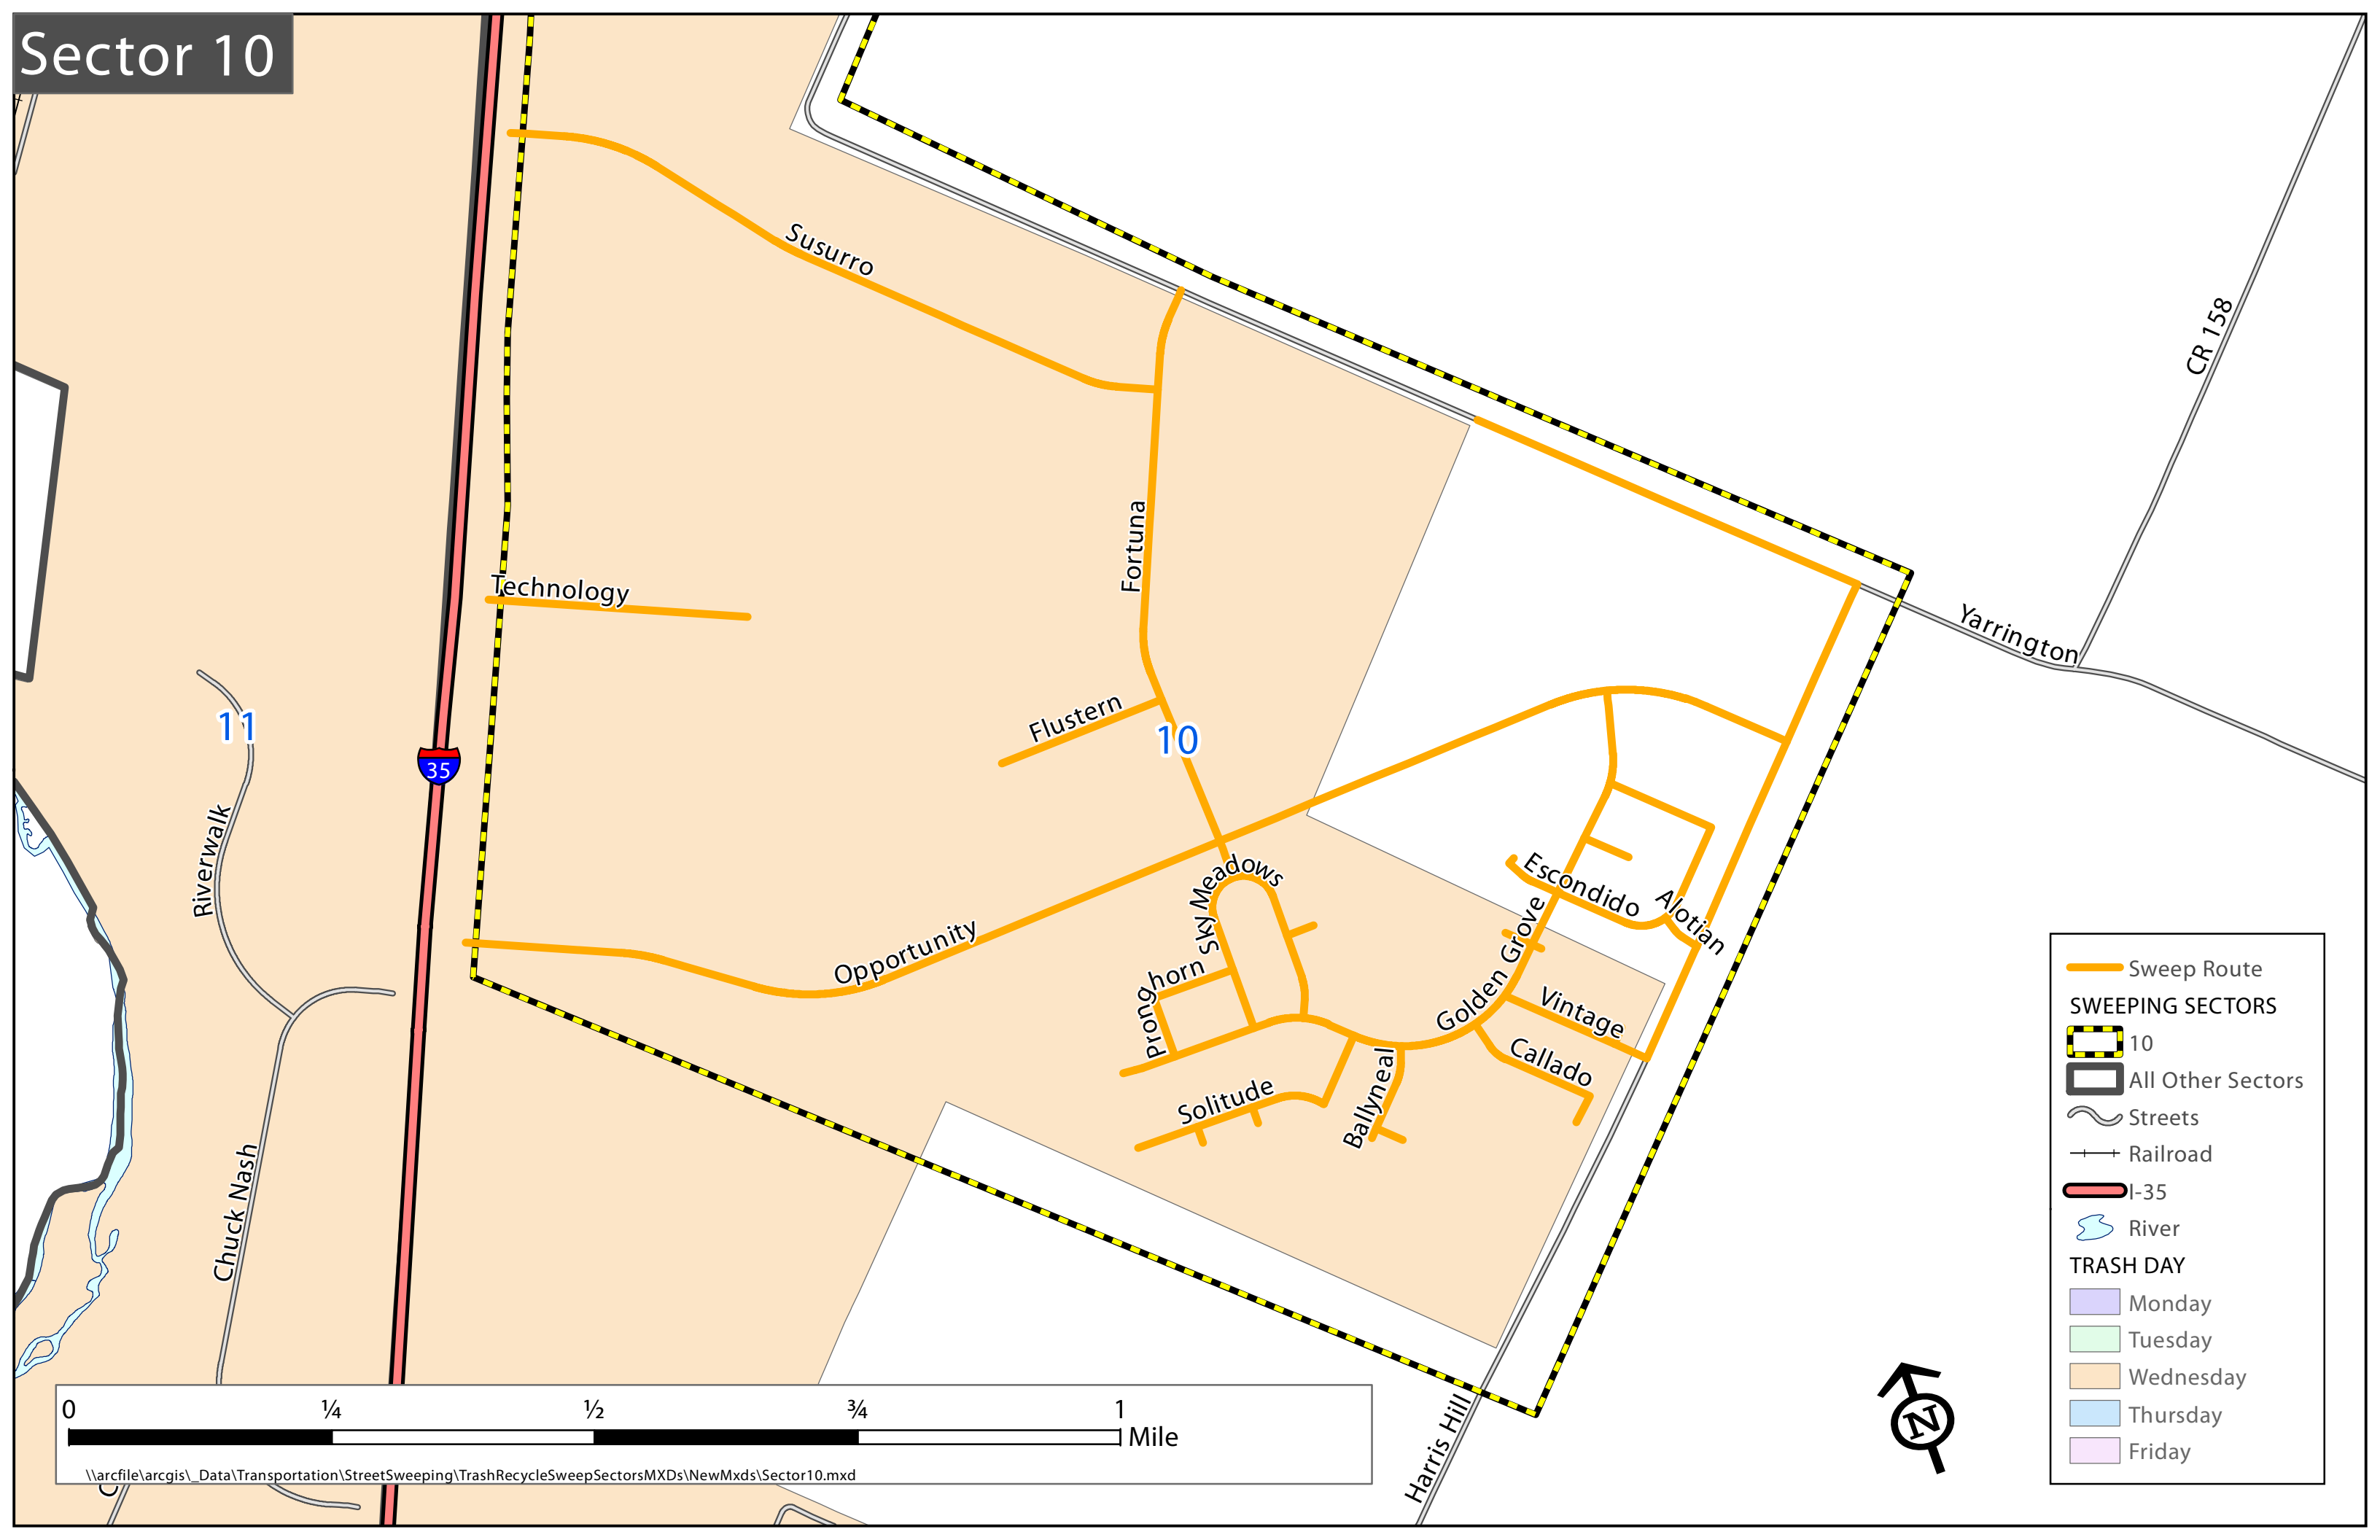

Sector 10

- Sweep Route
- SWEEPING SECTORS**
- 10
- All Other Sectors
- Streets
- Railroad
- I-35
- River
- TRASH DAY**
- Monday
- Tuesday
- Wednesday
- Thursday
- Friday

\\arcfile\arcgis_Data\Transportation\StreetSweeping\TrashRecycleSweepSectorsMXDs\NewMxds\Sector10.mxd