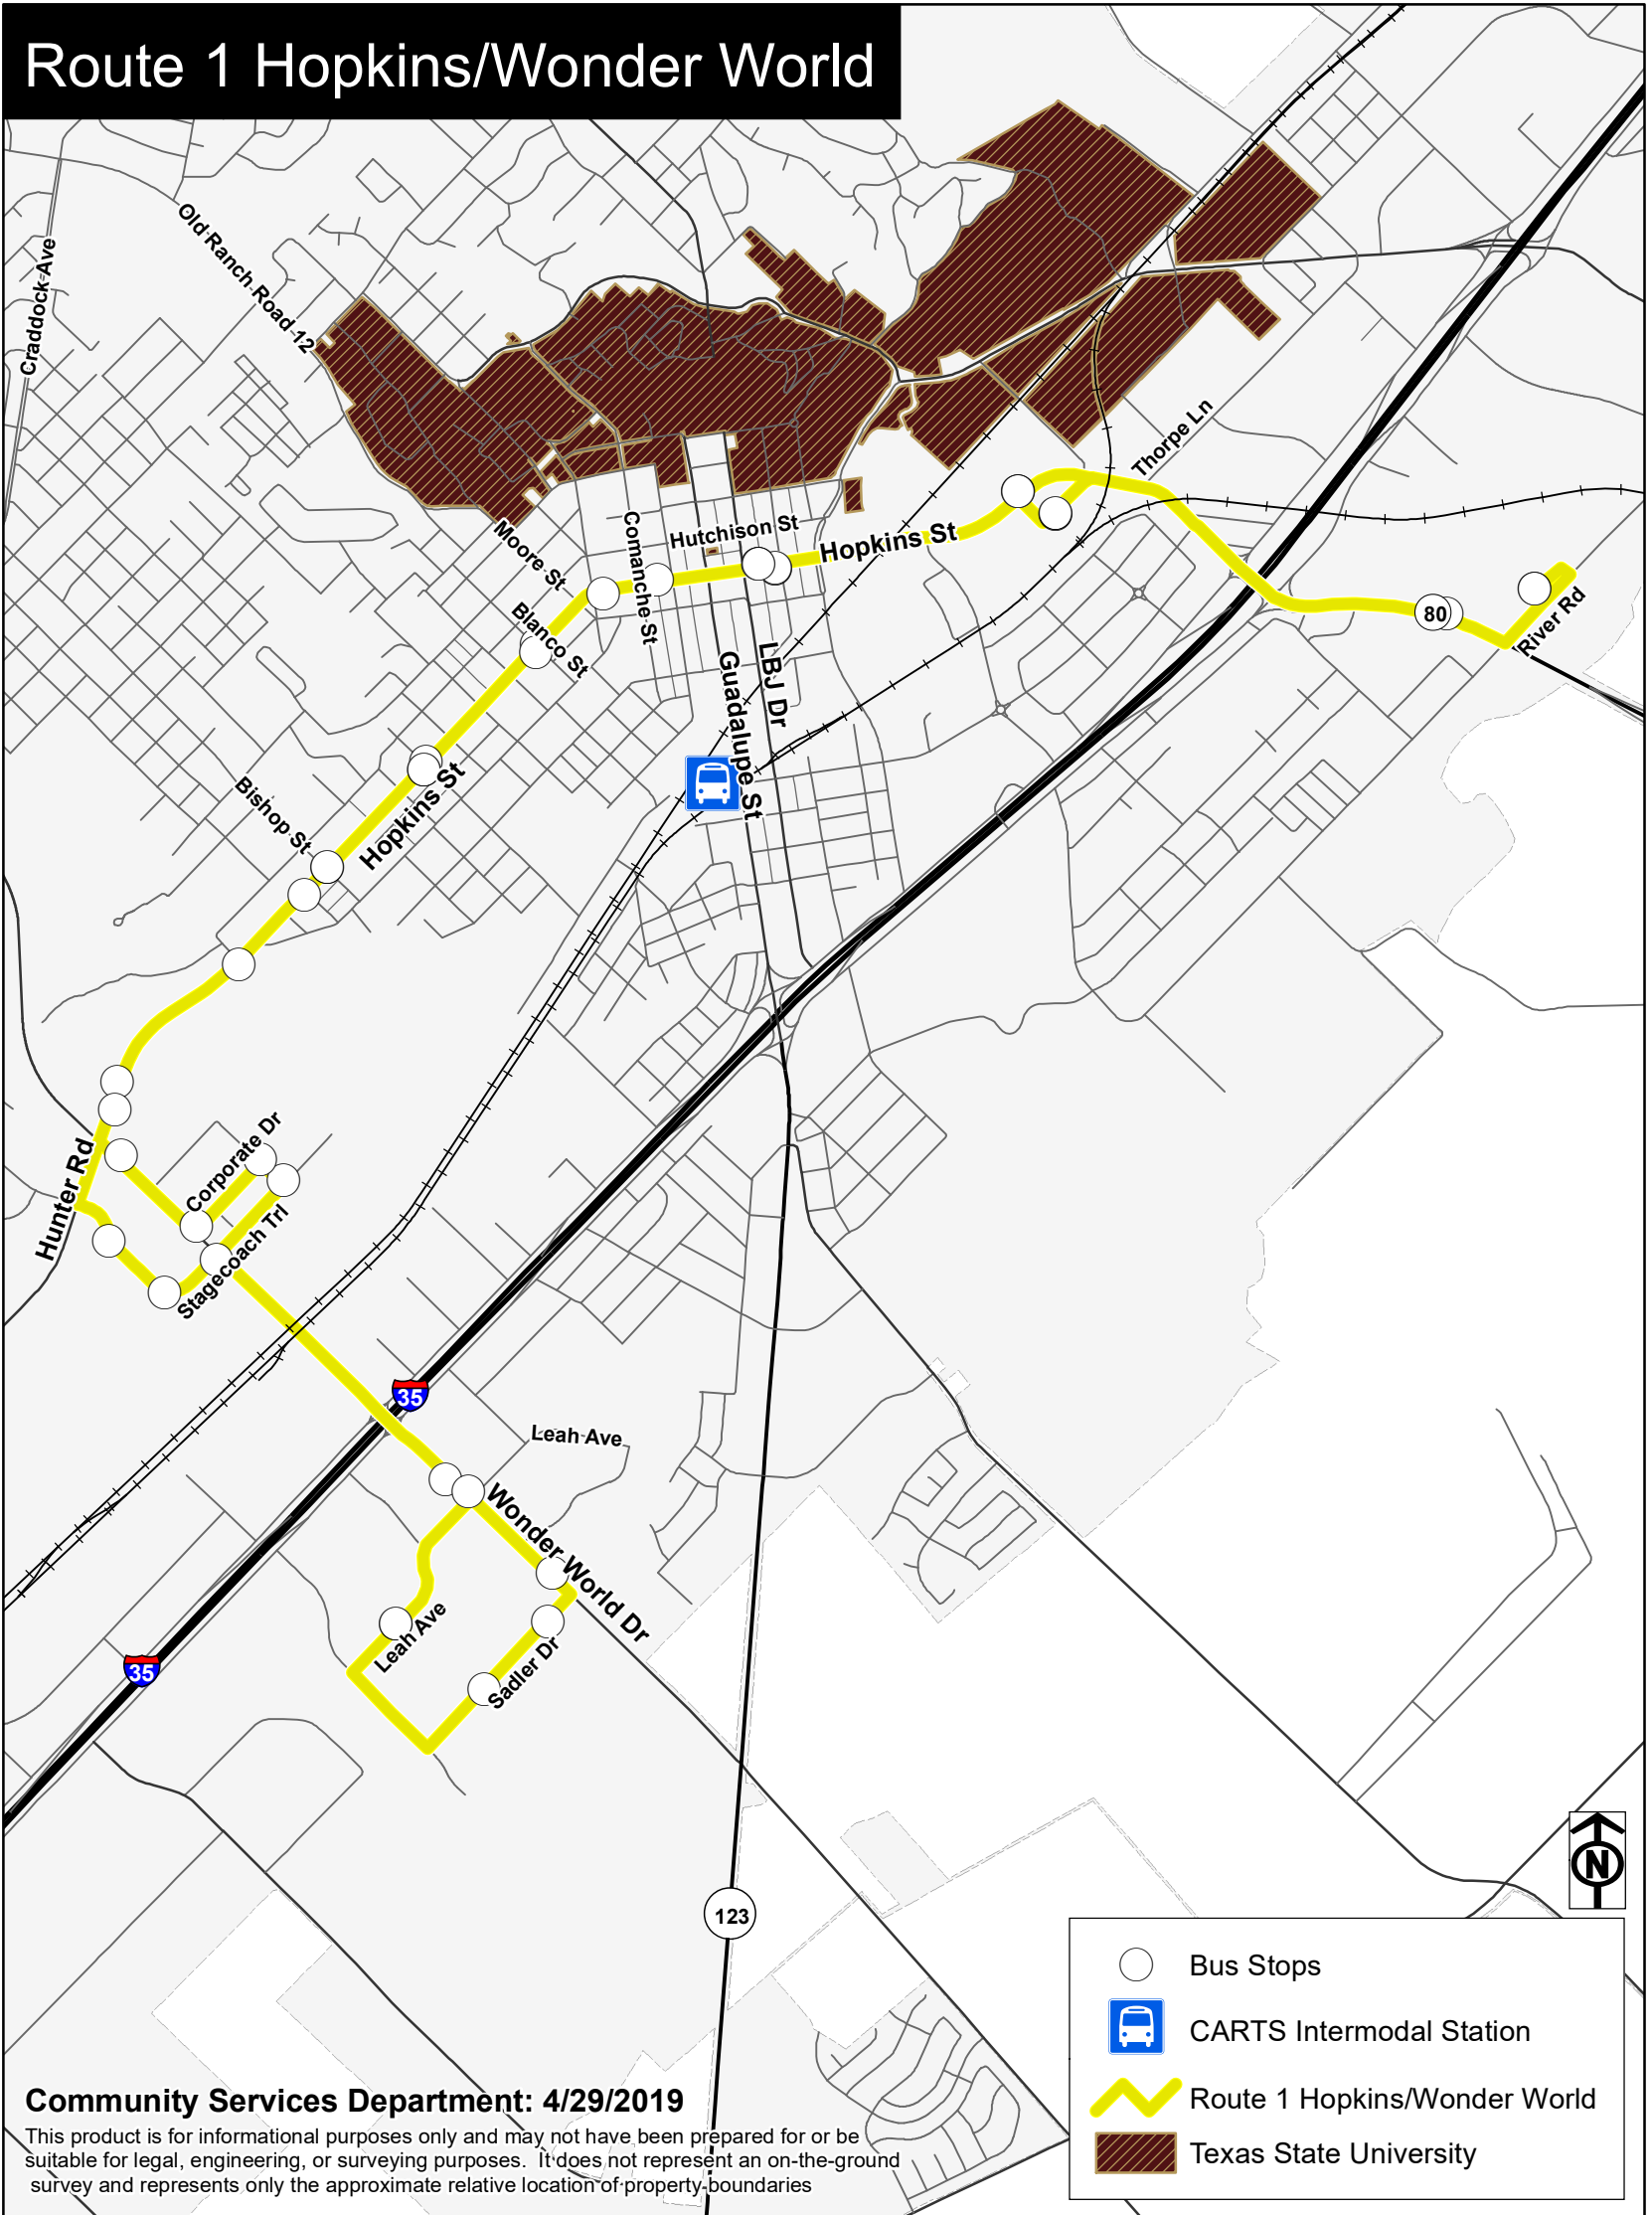

Route 1 Hopkins/Wonder World

Community Services Department: 4/29/2019

This product is for informational purposes only and may not have been prepared for or be suitable for legal, engineering, or surveying purposes. It does not represent an on-the-ground survey and represents only the approximate relative location of property boundaries

- Bus Stops
- CARTS Intermodal Station
- Route 1 Hopkins/Wonder World
- Texas State University