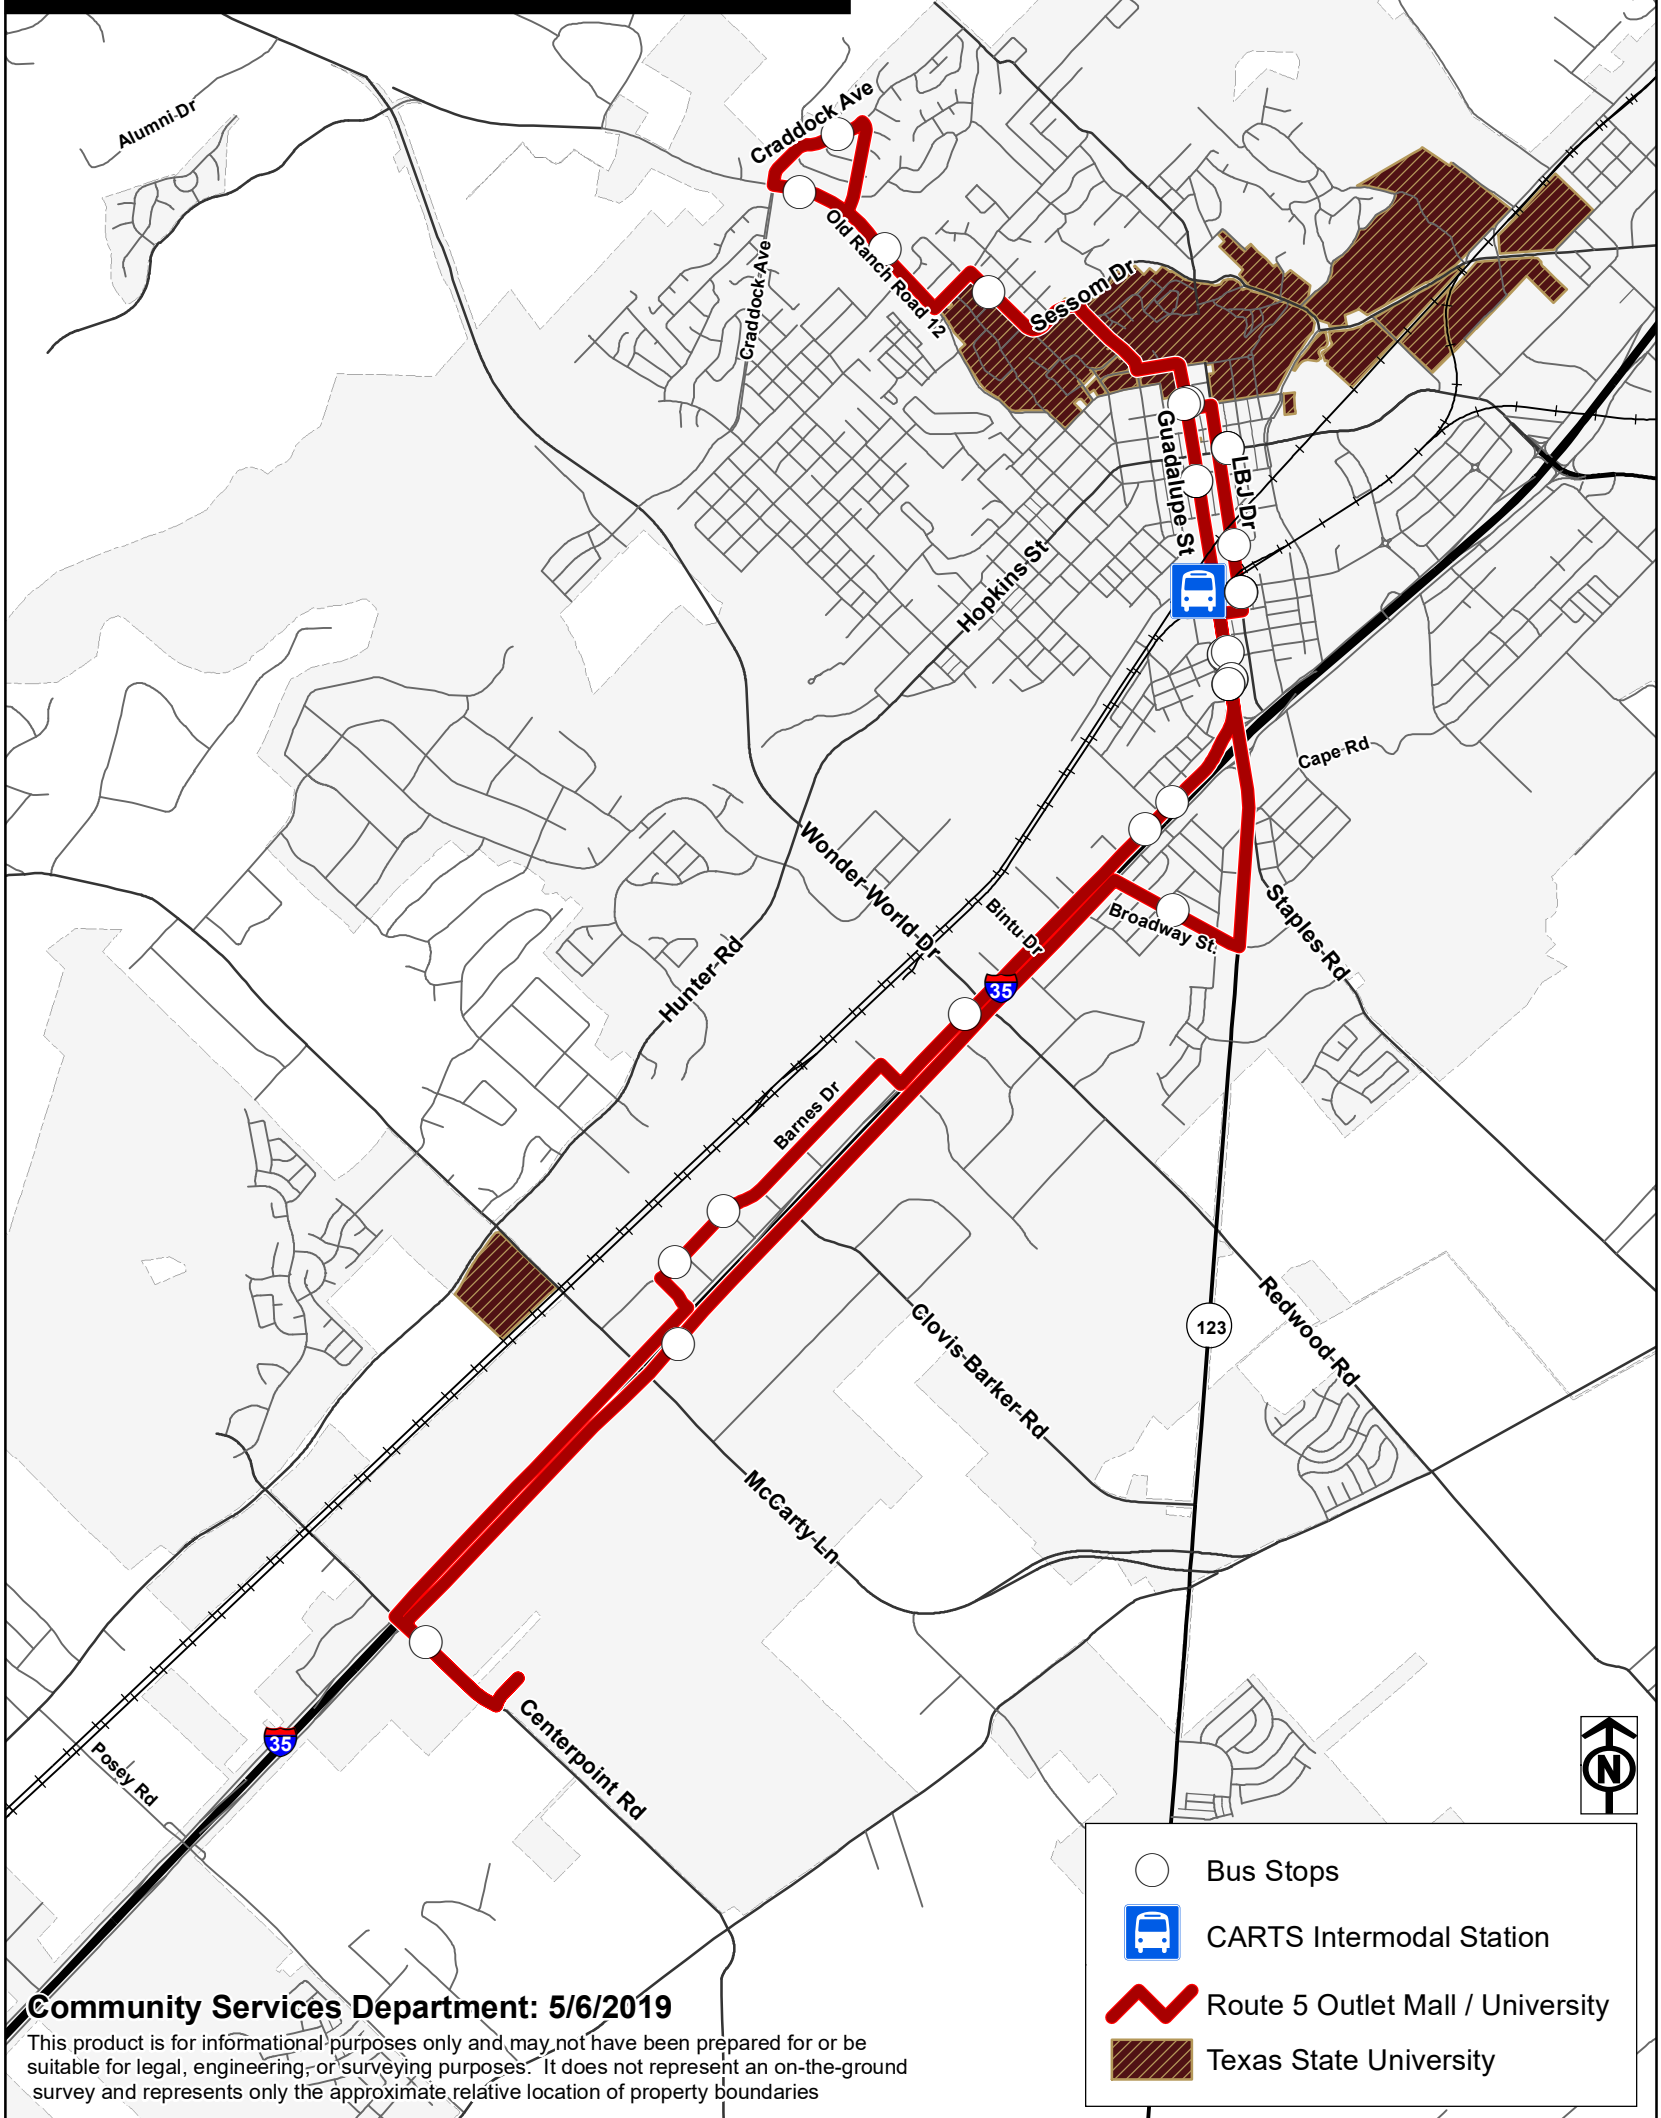

Route 5 Outlet Mall/University

Community Services Department: 5/6/2019

This product is for informational purposes only and may not have been prepared for or be suitable for legal, engineering, or surveying purposes. It does not represent an on-the-ground survey and represents only the approximate relative location of property boundaries

- Bus Stops
- CARTS Intermodal Station
- Route 5 Outlet Mall / University
- Texas State University