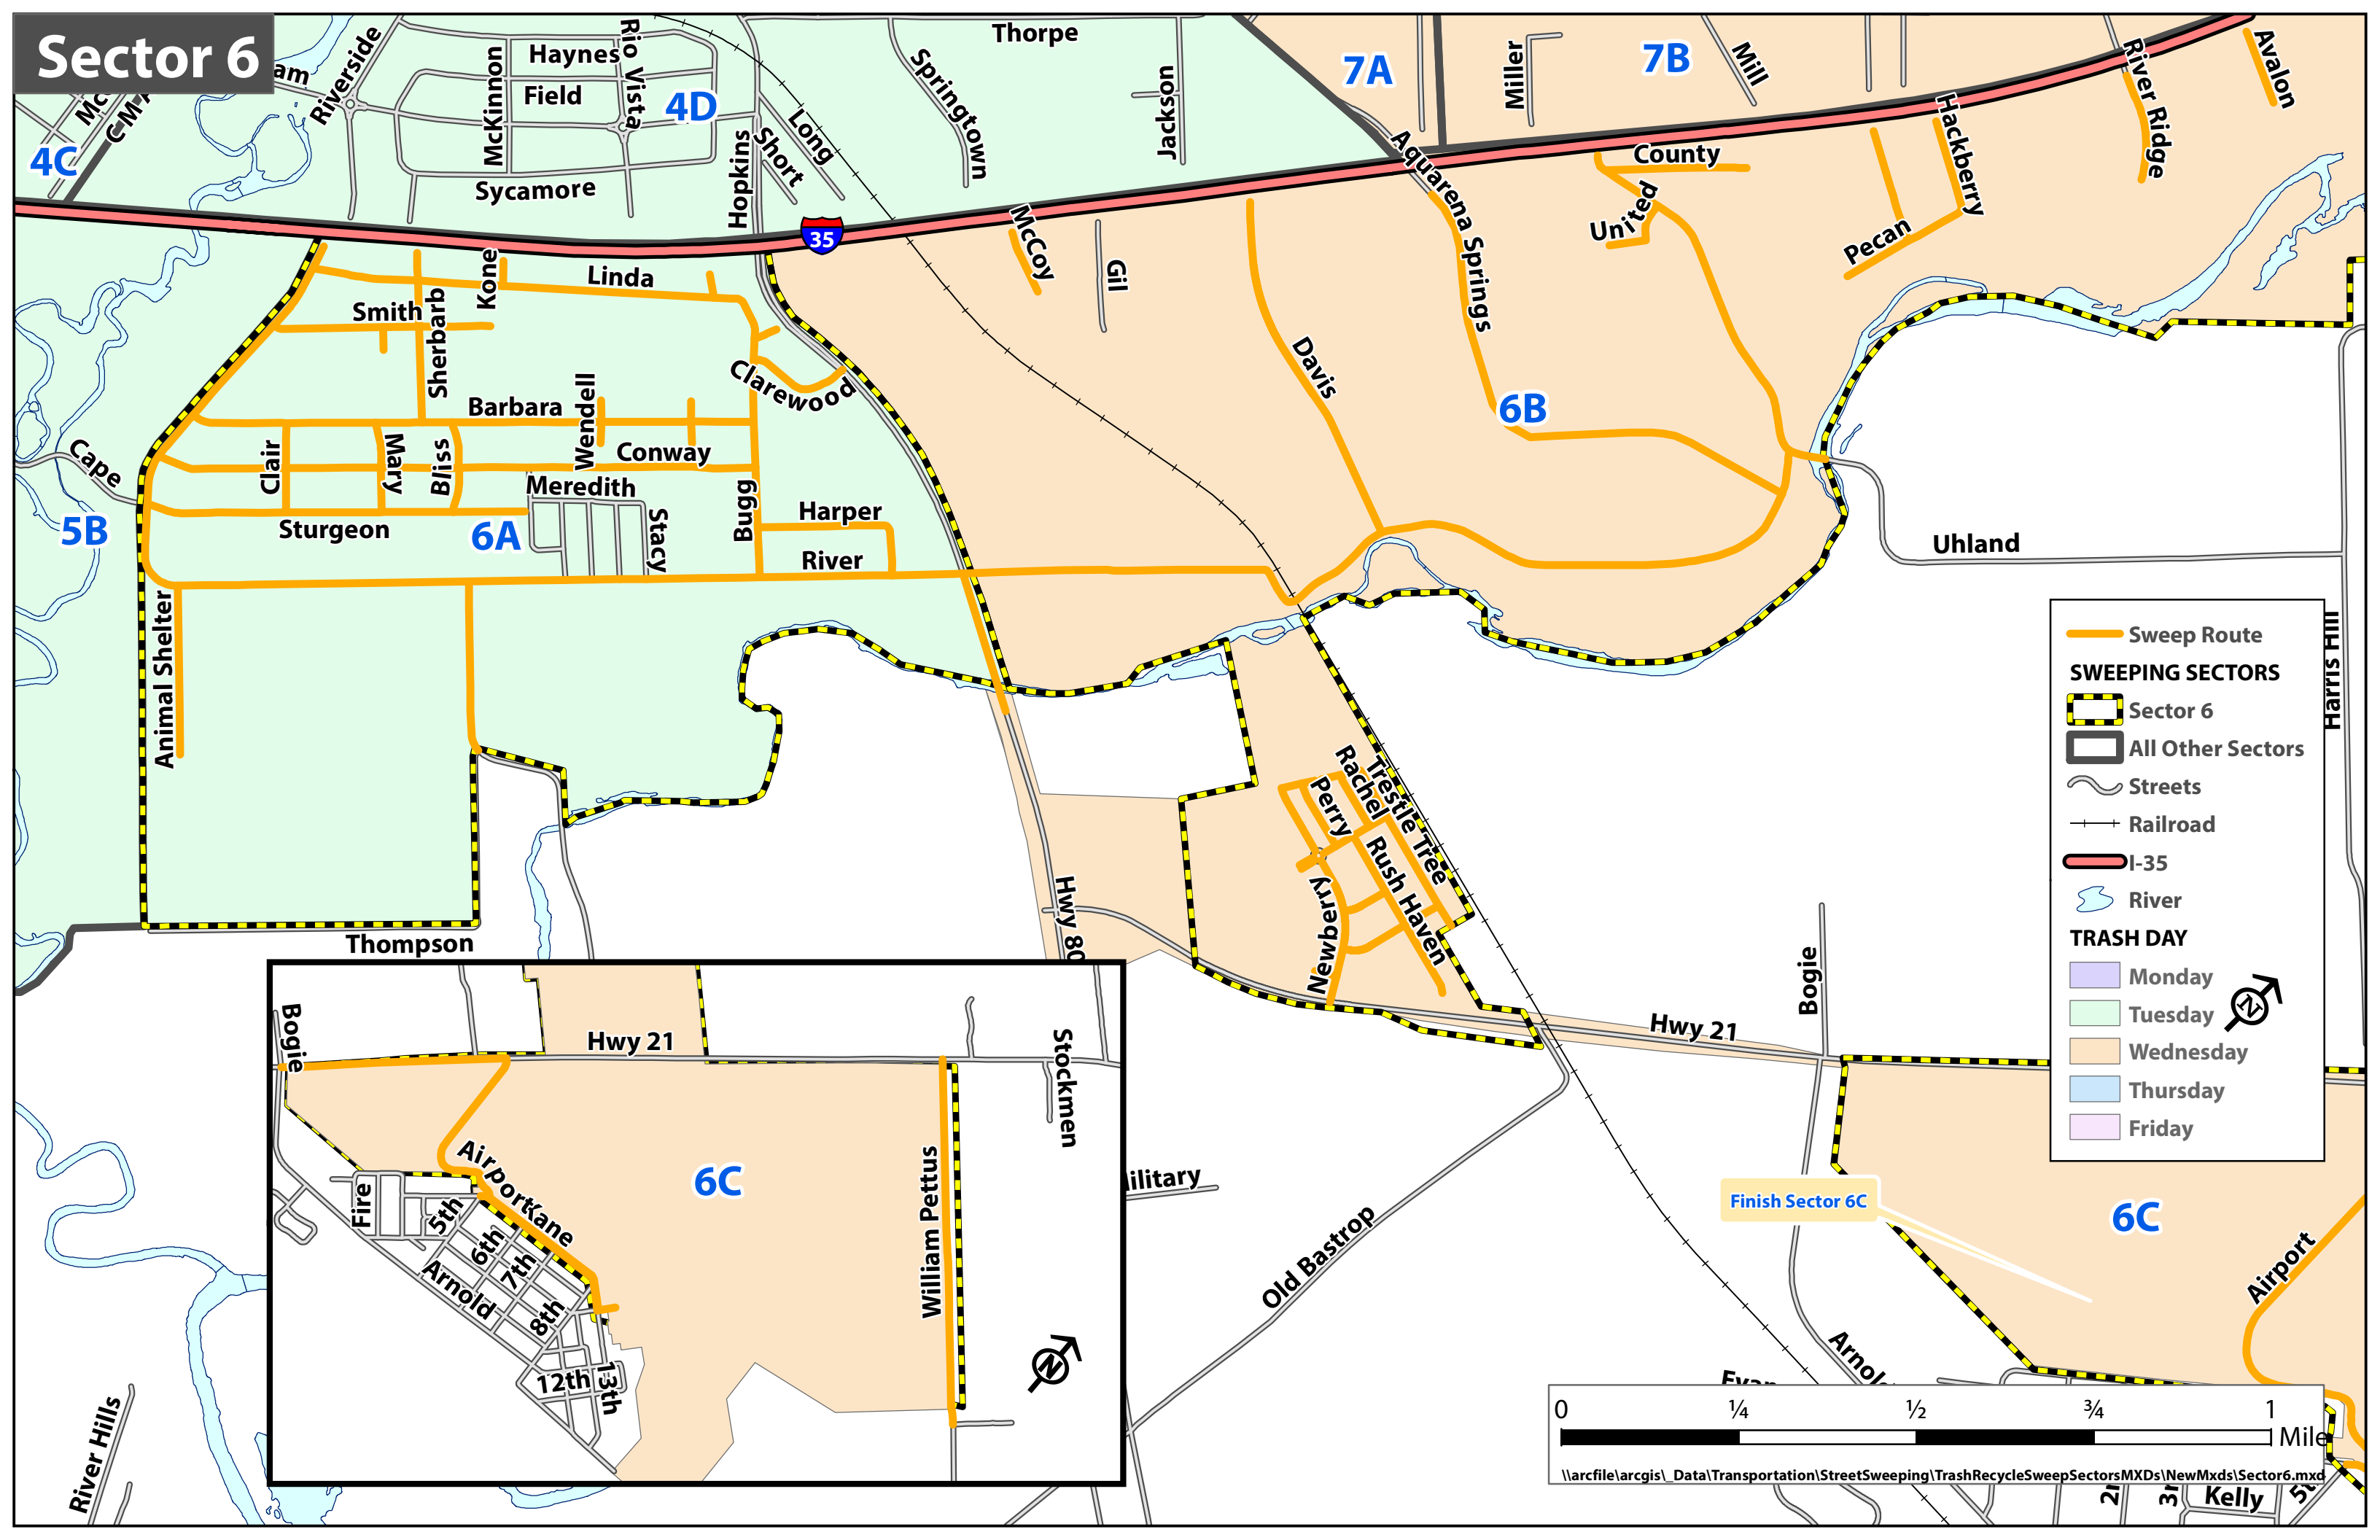

Sector 6

Legend

- Sweep Route
- Sector 6
- All Other Sectors
- Streets
- Railroad
- I-35
- River
- TRASH DAY**
- Monday
- Tuesday
- Wednesday
- Thursday
- Friday

Inset Map: Airport Area

Streets shown: Bogie, Fire, 5th, 6th, 7th, 8th, 12th, 13th, Airport, Kane, Arnold, William Pettus, Stockmen, Military, Hwy 21.

Area labeled: 6C

0 1/4 1/2 3/4 1 Mile

\\arcfile\arcgis_Data\Transportation\StreetSweeping\TrashRecycleSweepSectorsMXDs\NewMXDs\Sector6.mxd