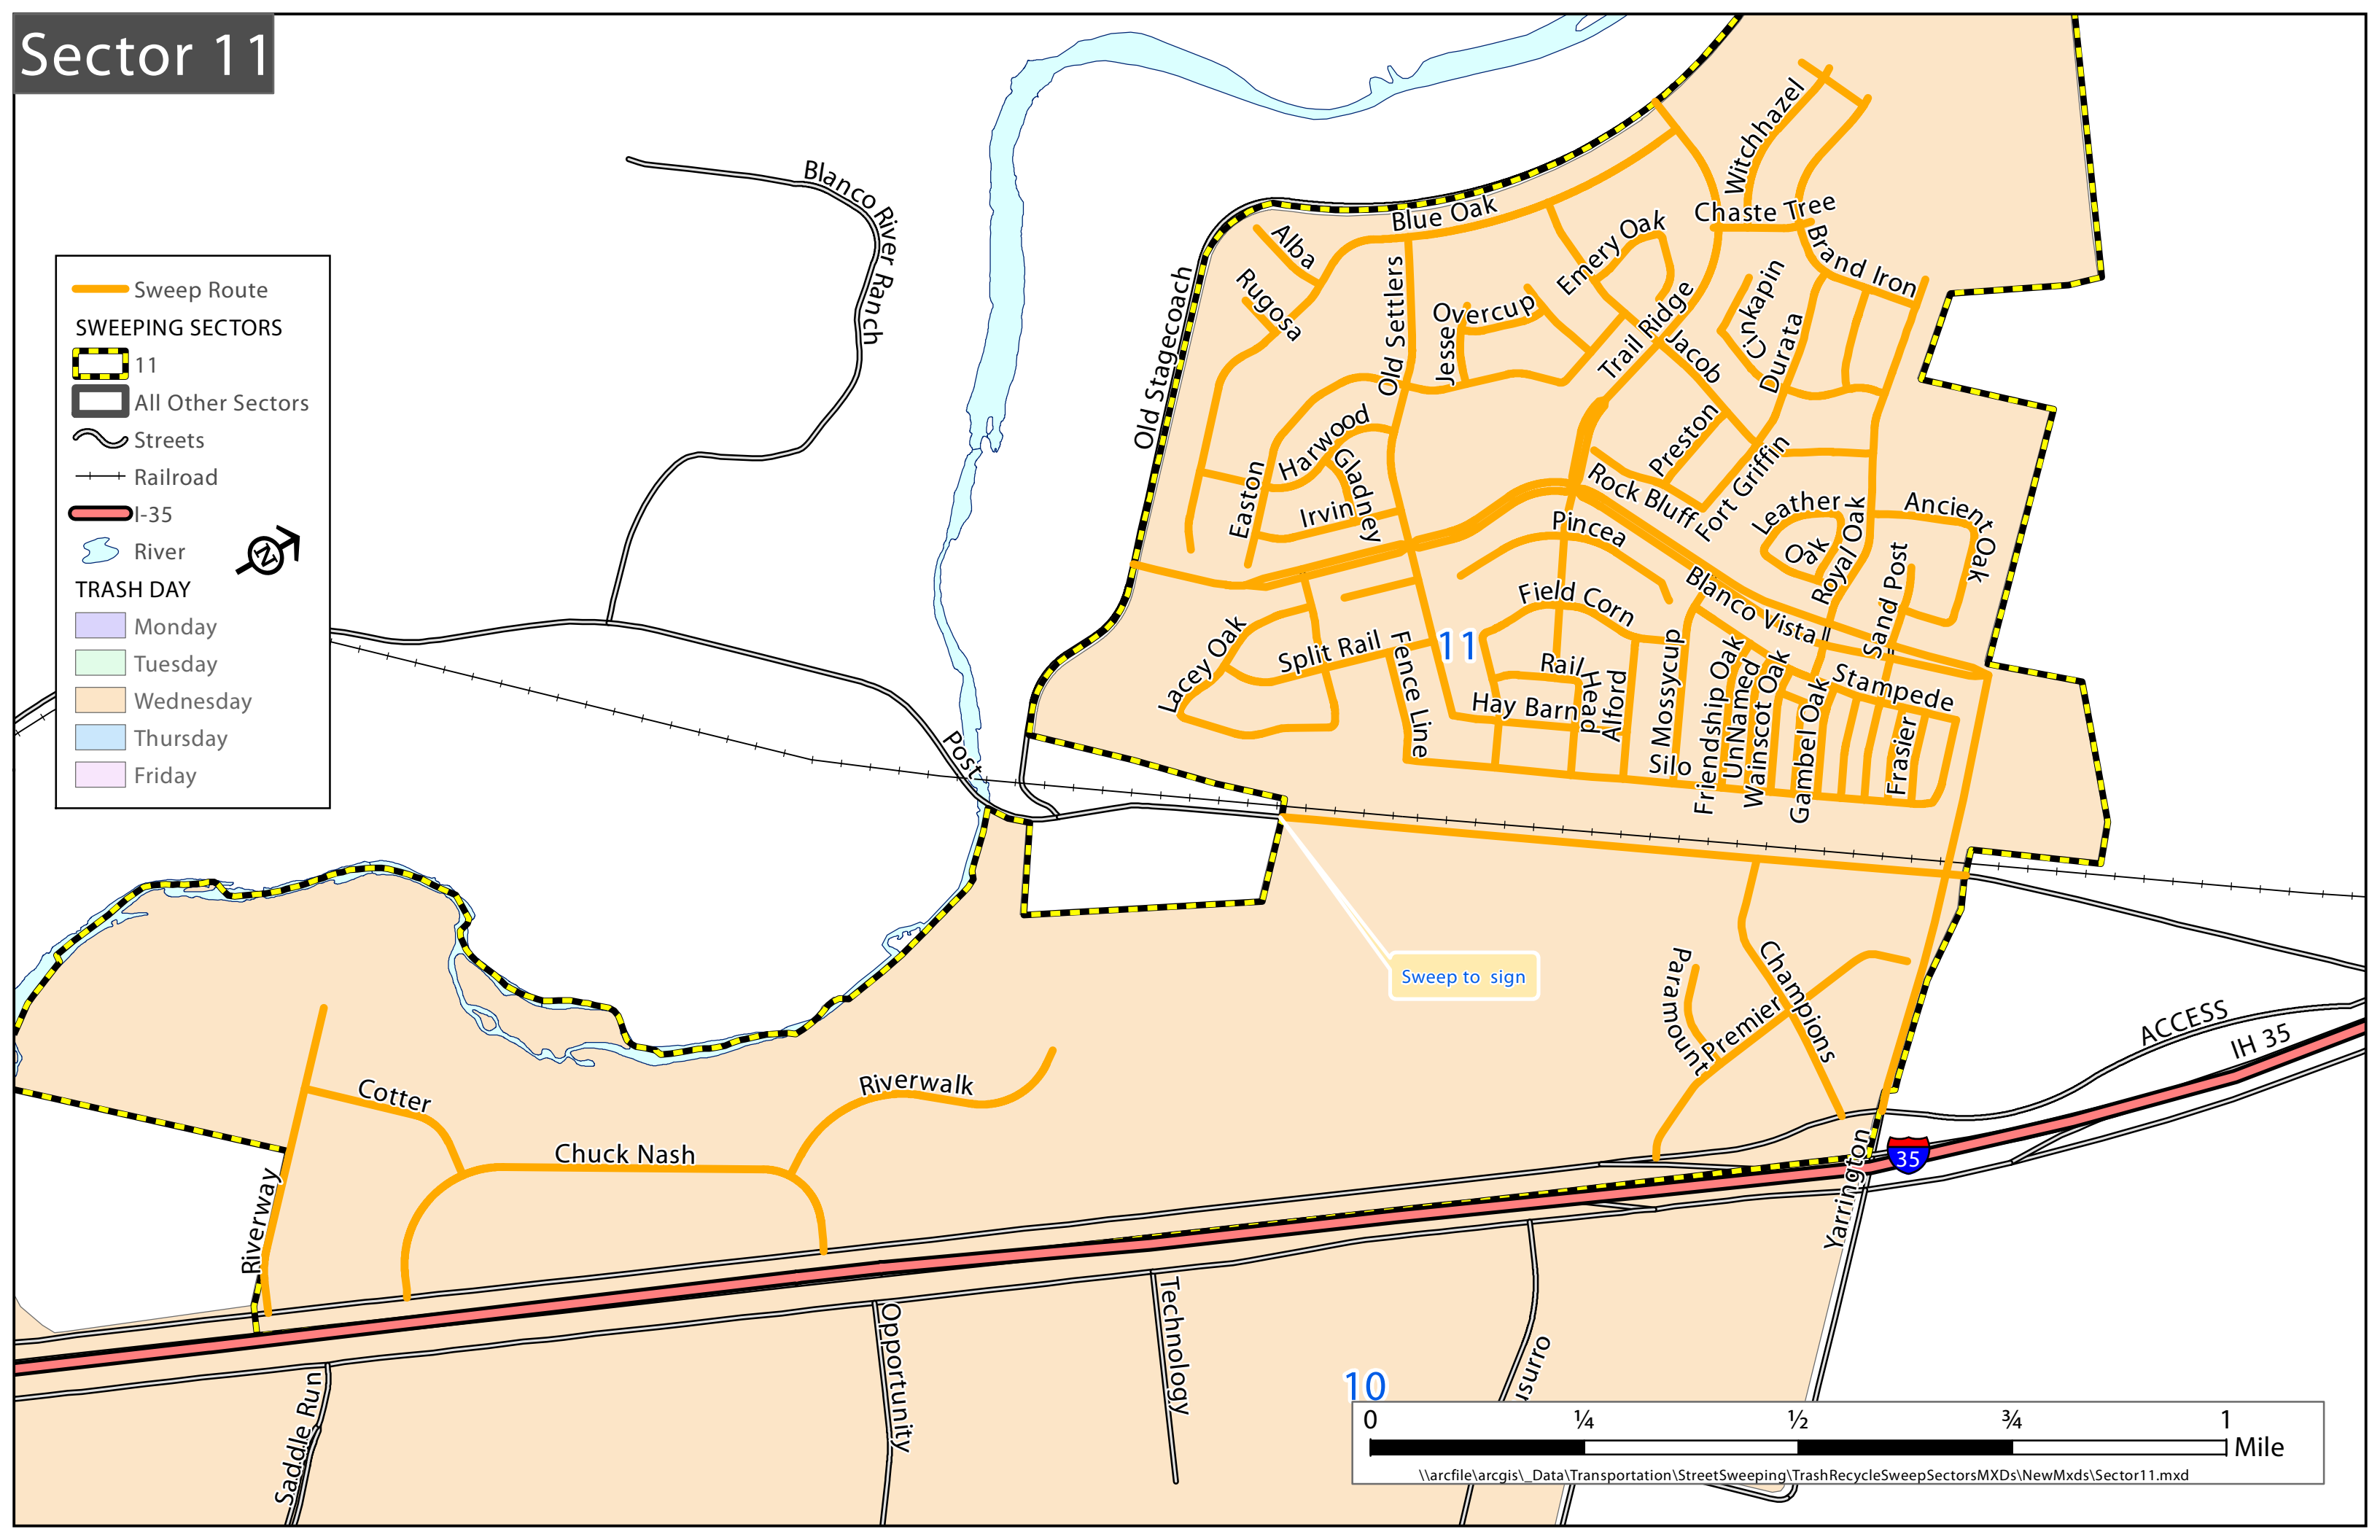

Sector 11

— Sweep Route
SWEEPING SECTORS
 11
 All Other Sectors
 Streets
 Railroad
 I-35
 River
TRASH DAY
 Monday
 Tuesday
 Wednesday
 Thursday
 Friday

10
 0 1/4 1/2 3/4 1 Mile
\\arcfile\arcgis_Data\Transportation\StreetSweeping\TrashRecycleSweepSectorsMXDs\NewMxds\Sector11.mxd