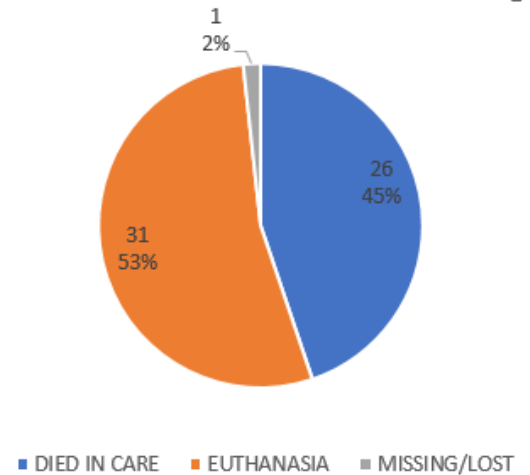

58 Non-Live Outcomes - Cats and Dogs