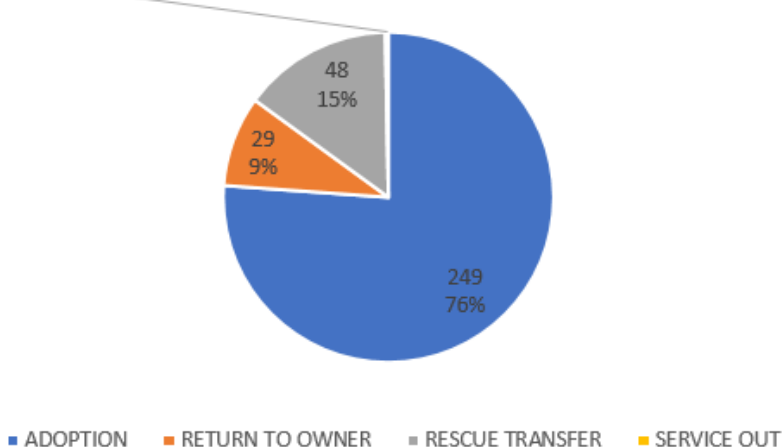

327 Live Outcomes - Cats and Dogs

3rd Quarter Summary

April-June, 2022, Cats & Dogs:

1,039 Live Intakes

785 Live Outcomes

173 Non-Live Outcomes

81.94% Live Outcome Rate