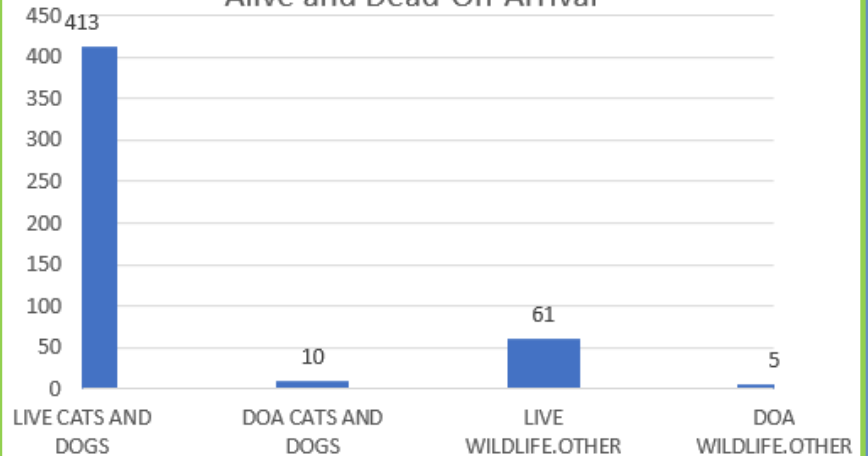

# JUNE 2022 STATISTICS

## 352 Live Intakes - Cats and Dogs

## 489 Total Intake - All Species Alive and Dead-On-Arrival

## 385 Total Outcomes - Cats and Dogs 327 Live, 58 Non-Live