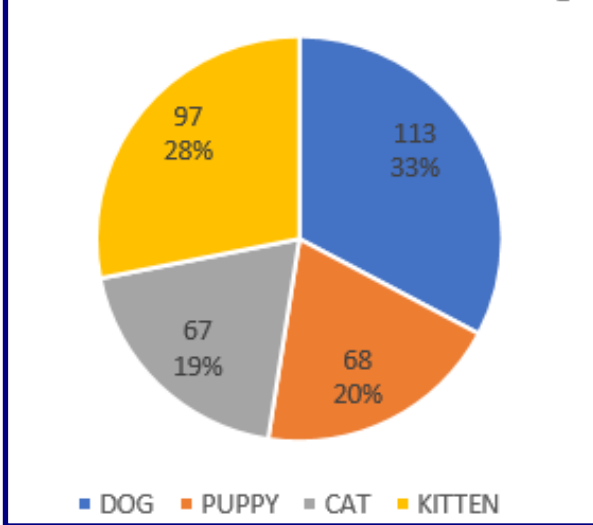

AUGUST 2022 STATISTICS

345 Live Intakes - Cats and Dogs

363 Total Outcomes - Cats and Dogs

336 Live, 27 Non-Live

■ LIVE OUT CANINE ■ LIVE OUT FELINE ■ NON-LIVE CANINE ■ NON-LIVE FELINE

27 Non-Live Outcomes - Cats and Dogs

■ DIED IN CARE ■ EUTHANASIA ■ MISSING/LOST

336 Live Outcomes - Cats and Dogs

■ ADOPTION ■ RETURN TO OWNER ■ RESCUE TRANSFER ■ SERVICE OUT

397 Total Intake - All Species
Alive and Dead-On-Arrival