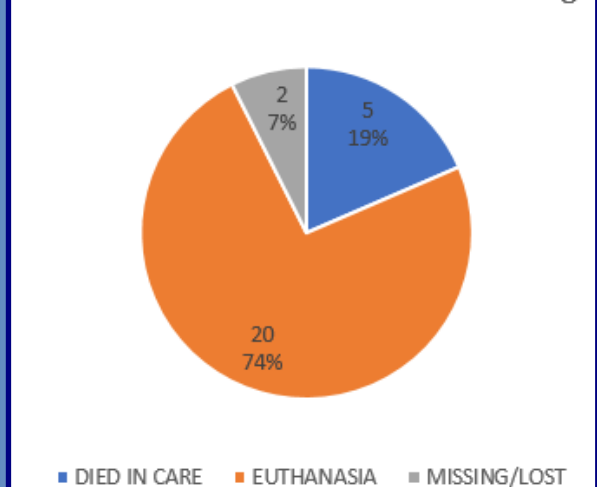

AUGUST 2022 STATISTICS

345 Live Intakes - Cats and Dogs

363 Total Outcomes - Cats and Dogs

336 Live, 27 Non-Live

■ LIVE OUT CANINE ■ LIVE OUT FELINE ■ NON-LIVE CANINE ■ NON-LIVE FELINE

27 Non-Live Outcomes - Cats and Dogs

■ DIED IN CARE ■ EUTHANASIA ■ MISSING/LOST

336 Live Outcomes - Cats and Dogs

■ ADOPTION ■ RETURN TO OWNER ■ RESCUE TRANSFER ■ SERVICE OUT

397 Total Intake - All Species
Alive and Dead-On-Arrival