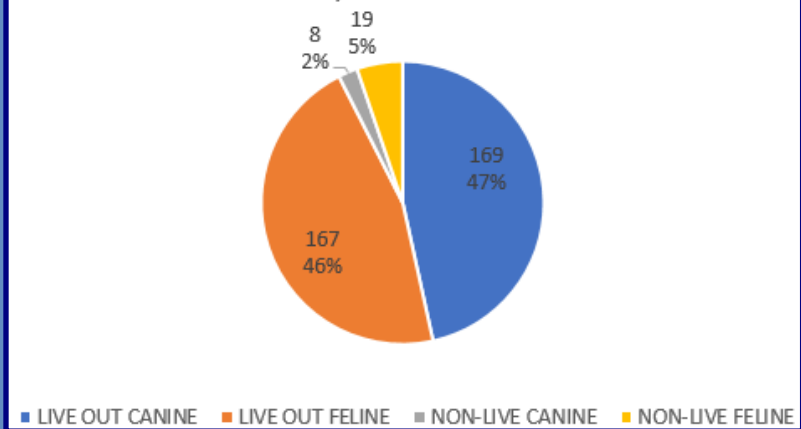

AUGUST 2022 STATISTICS

345 Live Intakes - Cats and Dogs

363 Total Outcomes - Cats and Dogs

336 Live, 27 Non-Live

■ LIVE OUT CANINE ■ LIVE OUT FELINE ■ NON-LIVE CANINE ■ NON-LIVE FELINE

27 Non-Live Outcomes - Cats and Dogs

■ DIED IN CARE ■ EUTHANASIA ■ MISSING/LOST

336 Live Outcomes - Cats and Dogs

■ ADOPTION ■ RETURN TO OWNER ■ RESCUE TRANSFER ■ SERVICE OUT

397 Total Intake - All Species
Alive and Dead-On-Arrival