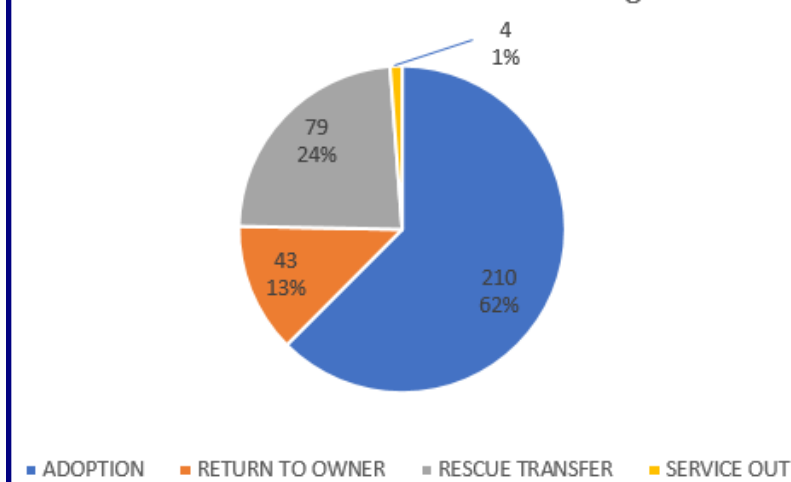

AUGUST 2022 STATISTICS

345 Live Intakes - Cats and Dogs

363 Total Outcomes - Cats and Dogs

336 Live, 27 Non-Live

■ LIVE OUT CANINE ■ LIVE OUT FELINE ■ NON-LIVE CANINE ■ NON-LIVE FELINE

27 Non-Live Outcomes - Cats and Dogs

■ DIED IN CARE ■ EUTHANASIA ■ MISSING/LOST

336 Live Outcomes - Cats and Dogs

■ ADOPTION ■ RETURN TO OWNER ■ RESCUE TRANSFER ■ SERVICE OUT

397 Total Intake - All Species
Alive and Dead-On-Arrival